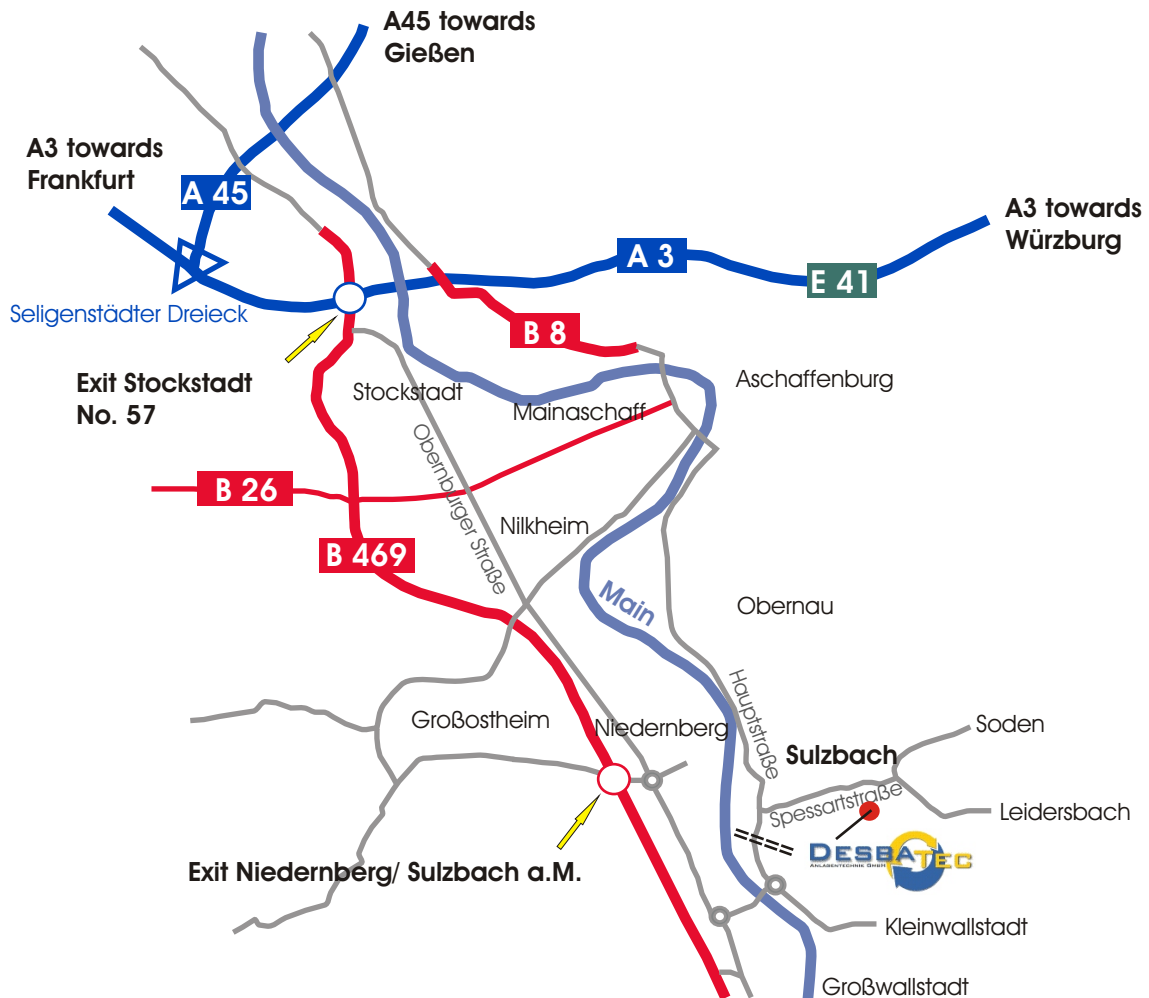

HOW TO FIND US

**B469 towards
Obernburg/ Miltenberg**

Airplane:

Airport Frankfurt/ Main

Railway:

Railway station Sulzbach am Main

Car:

Exit Stockstadt (Exit No. 57)
 B 469 towards Obernburg/ Miltenberg
 Exit Niedernberg/ Sulzbach
 Roundabout to the right towards Sulzbach/ Leidersbach
 Roundabout to the left towards Sulzbach/ Leidersbach
 Crossing river Main (blue bridge)
 Roundabout to the left towards Sulzbach/ Leidersbach
 Gated railroad crossing
 4. Street to the right towards Leidersbach
 Straight on to house number 122